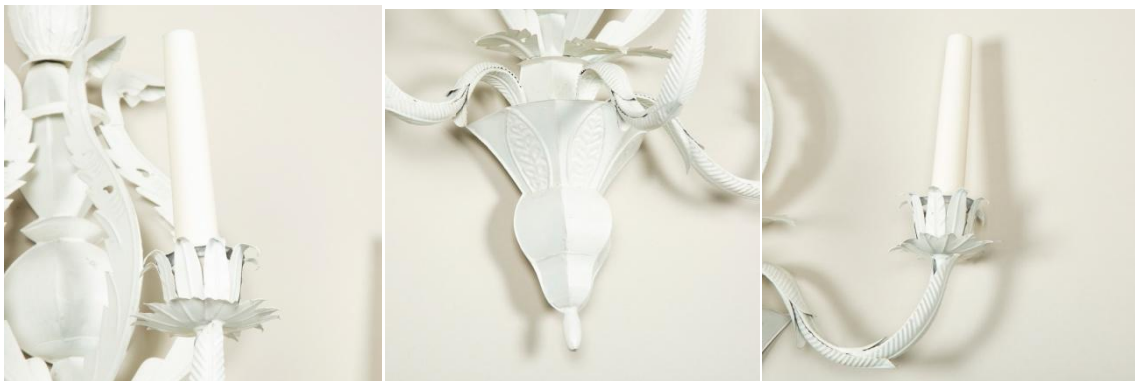

SIBYL COLEFAX & JOHN FOWLER

INTERIOR DESIGN, DECORATION AND ANTIQUES

A pair of tole three branch wall lights to a design by John Fowler in a painted finish, rewired.

Dimensions:

Height 21.5"(55cm)
Width 18"(46cm)
Depth 10.25"(26cm)