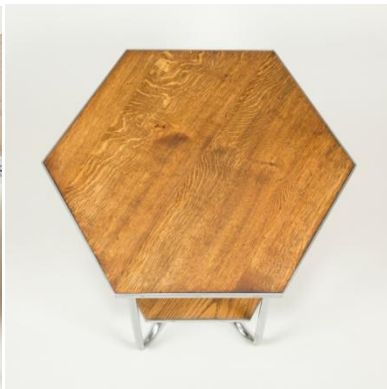

SIBYL COLEFAX & JOHN FOWLER

INTERIOR DESIGN, DECORATION AND ANTIQUES

A tubular steel-framed and oak hexagonal two-tier table. Paris, early to mid 20th century.

Dimensions:

Height 28.25"(72cm)
Width 32"(81.5cm)
Depth 32"(81.5cm)