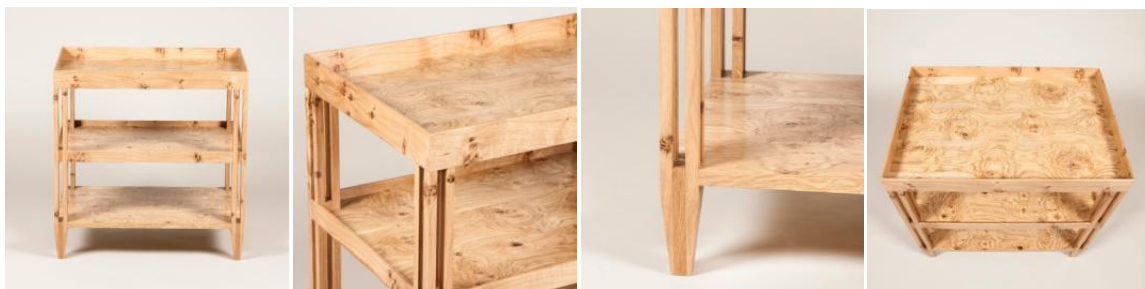

SIBYL COLEFAX & JOHN FOWLER

INTERIOR DESIGN, DECORATION AND ANTIQUES

The 'Theodore' three-tier table. This example in pippy oak £3,800.00 plus vat.
Made to order in any wood and finish – price subject to specification.

Dimensions:
Height 25.5"(65cm)
Width 23.5"(60cm)
Depth 15.75"(40cm)

Reference: AF21061

Price £3,800.00

89-91 PIMLICO ROAD | LONDON SW1W 8PH
TEL: +44 (0) 20 7493 2231 | FAX: +44 (0) 20 7355 4037