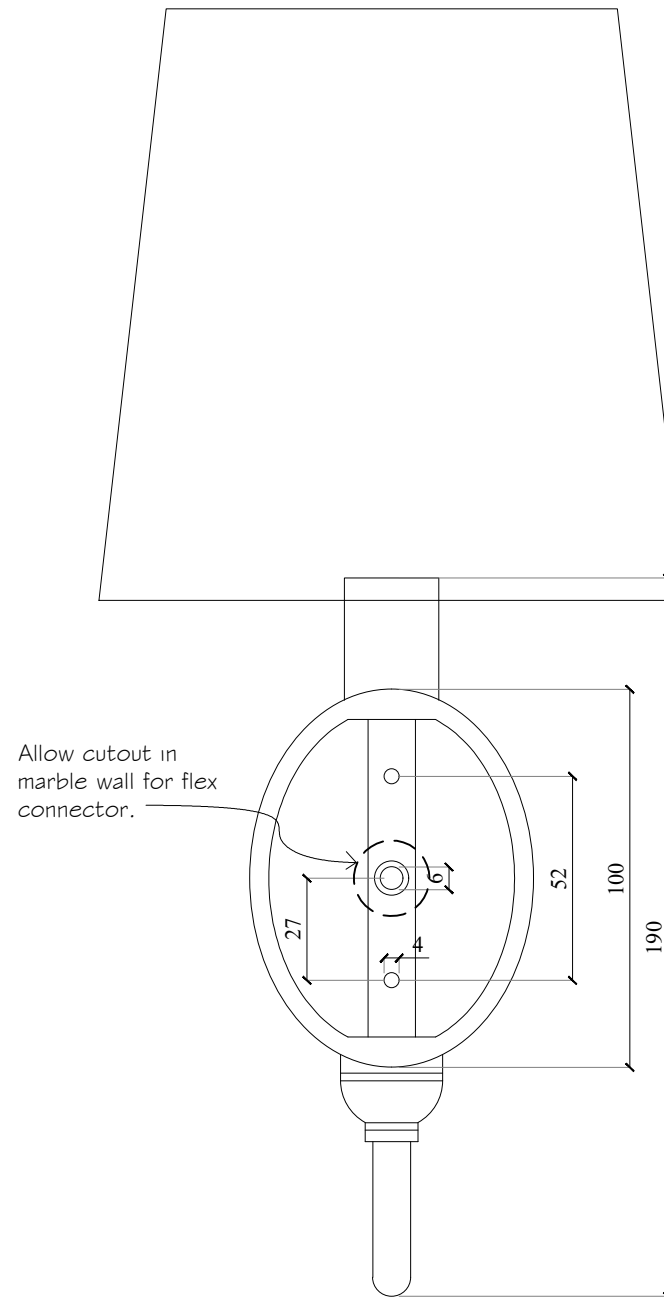

Project:	Sibyl Colefax & John Fowler Lighting
Drawing Title:	Swan Neck Wall Light Back Elevation
Scale:	1:2 @ A3
Date:	19th January 2021
Drawn By:	DS
Drawing Number:	As dated.
Revisions:	

**Back view**

Scale 1 : 2 @ A3

ALL DIMENSIONS TO BE CHECKED  
DRAWING NOT TO BE SCALED.  
ALL DISCREPANCIES TO BE REPORTED TO THE DESIGNERS.  
SAMPLES OF ALL MATERIALS TO BE SUBMITTED AND APPROVED PRIOR TO MANUFACTURE.  
SIBYL COLEFAX AND JOHN FOWLER ARE NOT RESPONSIBLE FOR DIMENSIONS SUPPLIED BY OTHERS.