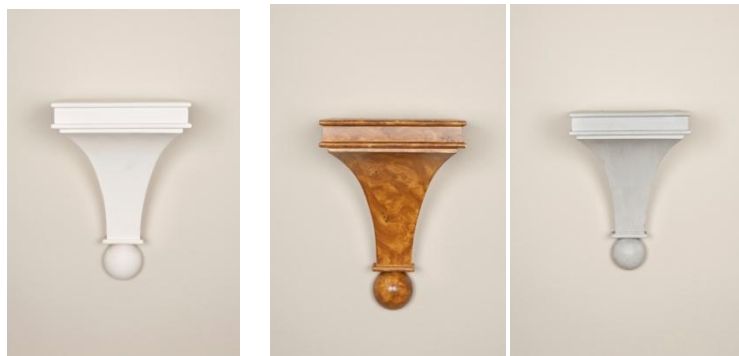

# SIBYL COLEFAX & JOHN FOWLER

INTERIOR DESIGN, DECORATION AND ANTIQUES

Square section finial wall brackets. £640 +VAT, includes finishing to any painted colour.

## Dimensions:

Height 9.5"(22cm)  
Width 6"(15.5cm)  
Depth 6"(15cm)

Reference: Square section finial wall bracket