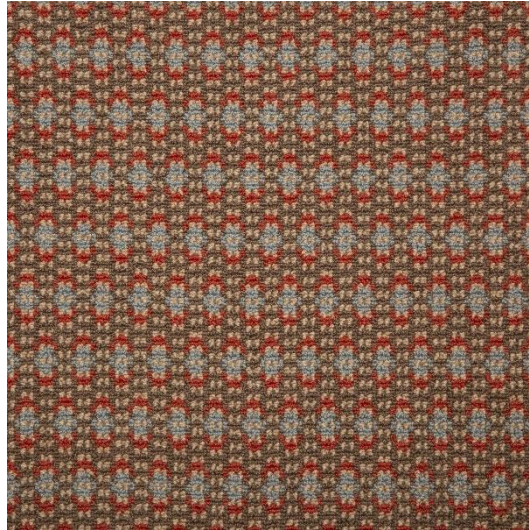

SIBYL COLEFAX & JOHN FOWLER

INTERIOR DESIGN, DECORATION AND ANTIQUES

'Webb'- Sibyl Colefax & John Fowler bespoke carpet made to order.
A versatile small scale design originally created for Sudeley Castle.

[DOWNLOAD PDF](#)

Dimensions

Carpet Width - 69cm

Repeat

V – 7.6cm

Pricing

Quality for general use - 100% Wool - £290.50+ VAT per linear metre - minimum order 20 linear metres.

Quality for high tread areas - 100% Wool - £332.00 + VAT per linear metre - minimum order 20 linear metres.