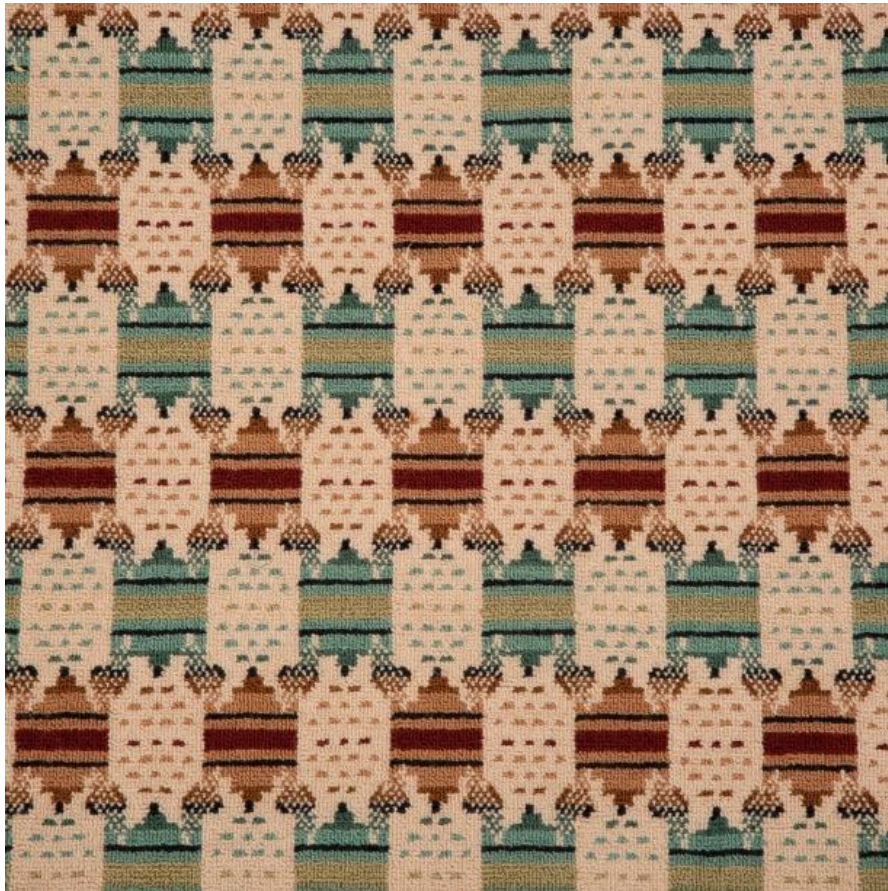

SIBYL COLEFAX & JOHN FOWLER

INTERIOR DESIGN, DECORATION AND ANTIQUES

'Nouvelle'

'Nouvelle' - Sibyl Colefax & John Fowler bespoke carpet made to order.

Dimensions

Carpet Width - 69cm

Repeat

V – 15.5cm

Quality - 100% Wool

Different qualities appropriate for general or high tread areas are available.

All carpets can be custom coloured.

Price is for supply only; please note that specialist fitting is required. A fitting quote can be obtained upon request.