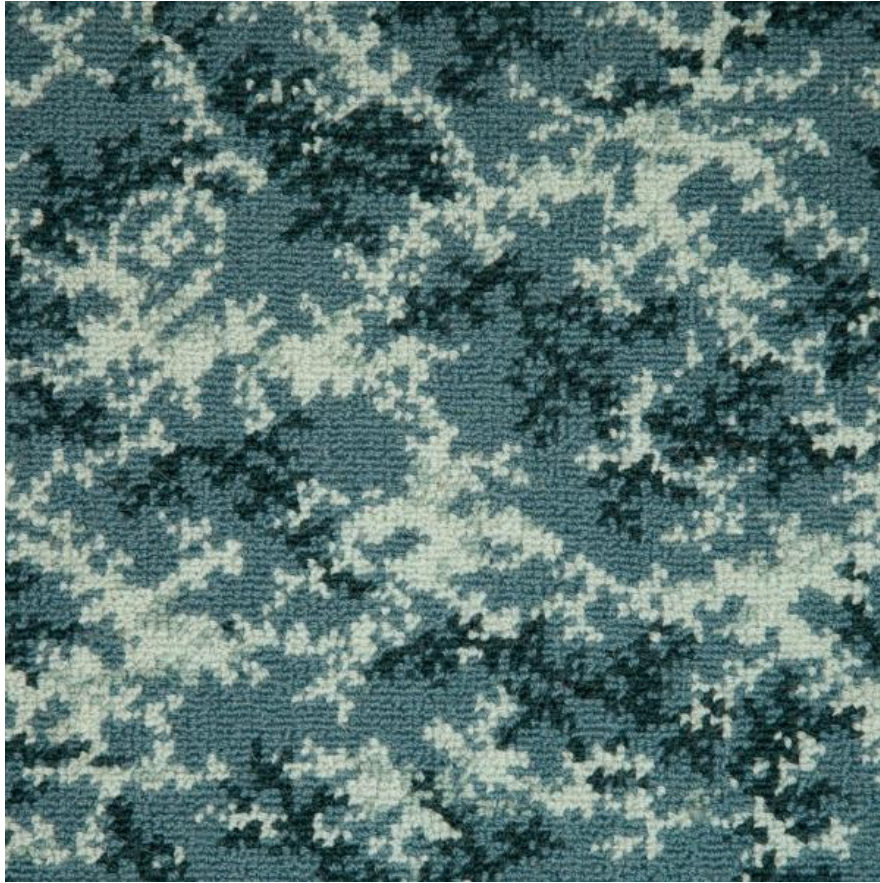

# SIBYL COLEFAX & JOHN FOWLER

INTERIOR DESIGN, DECORATION AND ANTIQUES

**'Mossy'**

'Mossy' - Sibyl Colefax & John Fowler bespoke carpet made to order.

## **Dimensions**

Carpet Width - 69cm

## **Repeat**

V – 61cm