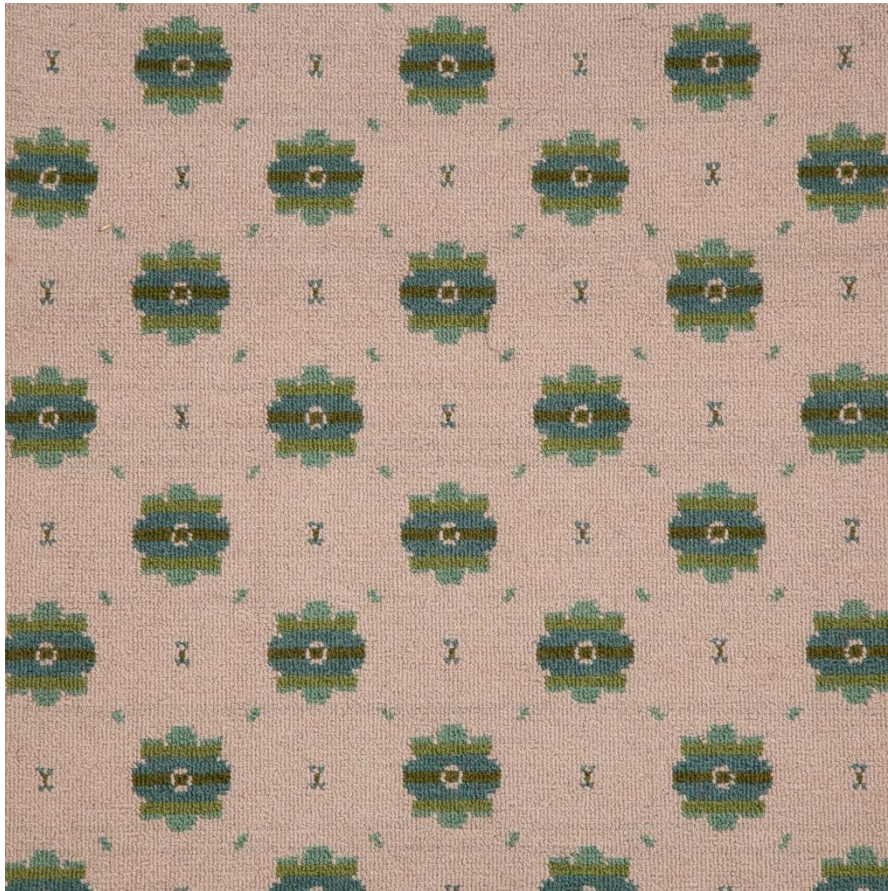

SIBYL COLEFAX & JOHN FOWLER

INTERIOR DESIGN, DECORATION AND ANTIQUES

'Higford'

'Higford' - Sibyl Colefax & John Fowler bespoke carpet made to order.

Dimensions

Carpet Width - 69cm

Repeat

V – 12.7cm

Quality - 100% Wool

Different qualities appropriate for general or high tread areas are available.

All carpets can be custom coloured.

Price is for supply only; please note that specialist fitting is required. A fitting quote can be obtained upon request.