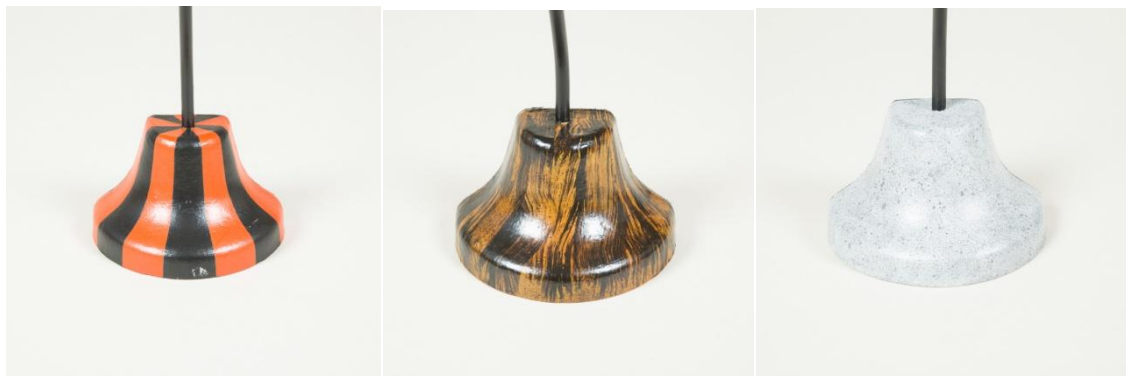

SIBYL COLEFAX & JOHN FOWLER

INTERIOR DESIGN, DECORATION AND ANTIQUES

Cast iron and lead door stops copied from an original found at Lowther Castle.
£240.00+vat (£288.00 inc) for a plain or striped version – other finishes can be quoted for.

Dimensions:

Height 26.5"(67.5cm)
Width 6.5"(16.5cm)
Depth 3.75"(9.5cm)

Reference: AF20946

Price £240.00 each + vat

89-91 PIMLICO ROAD | LONDON SW1W 8PH
TEL: +44 (0) 20 7493 2231 | FAX: +44 (0) 20 7355 4037