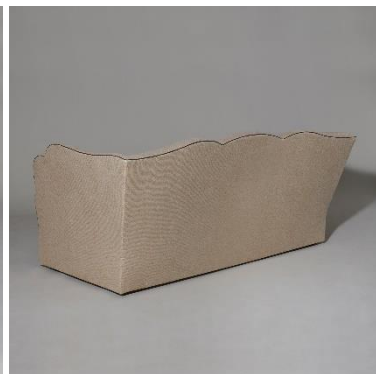

SIBYL COLEFAX & JOHN FOWLER

INTERIOR DESIGN, DECORATION AND ANTIQUES

An Art Deco Sofa based on a 1930's original. Made to order.
Main fabric required – 18m. Leather piping required – 29m.

Dimensions:

Height 34.5"(87cm)
Width 72.5"(184cm)
Depth 38"(96.5cm)
Seat Height 17.5"(44.5cm)