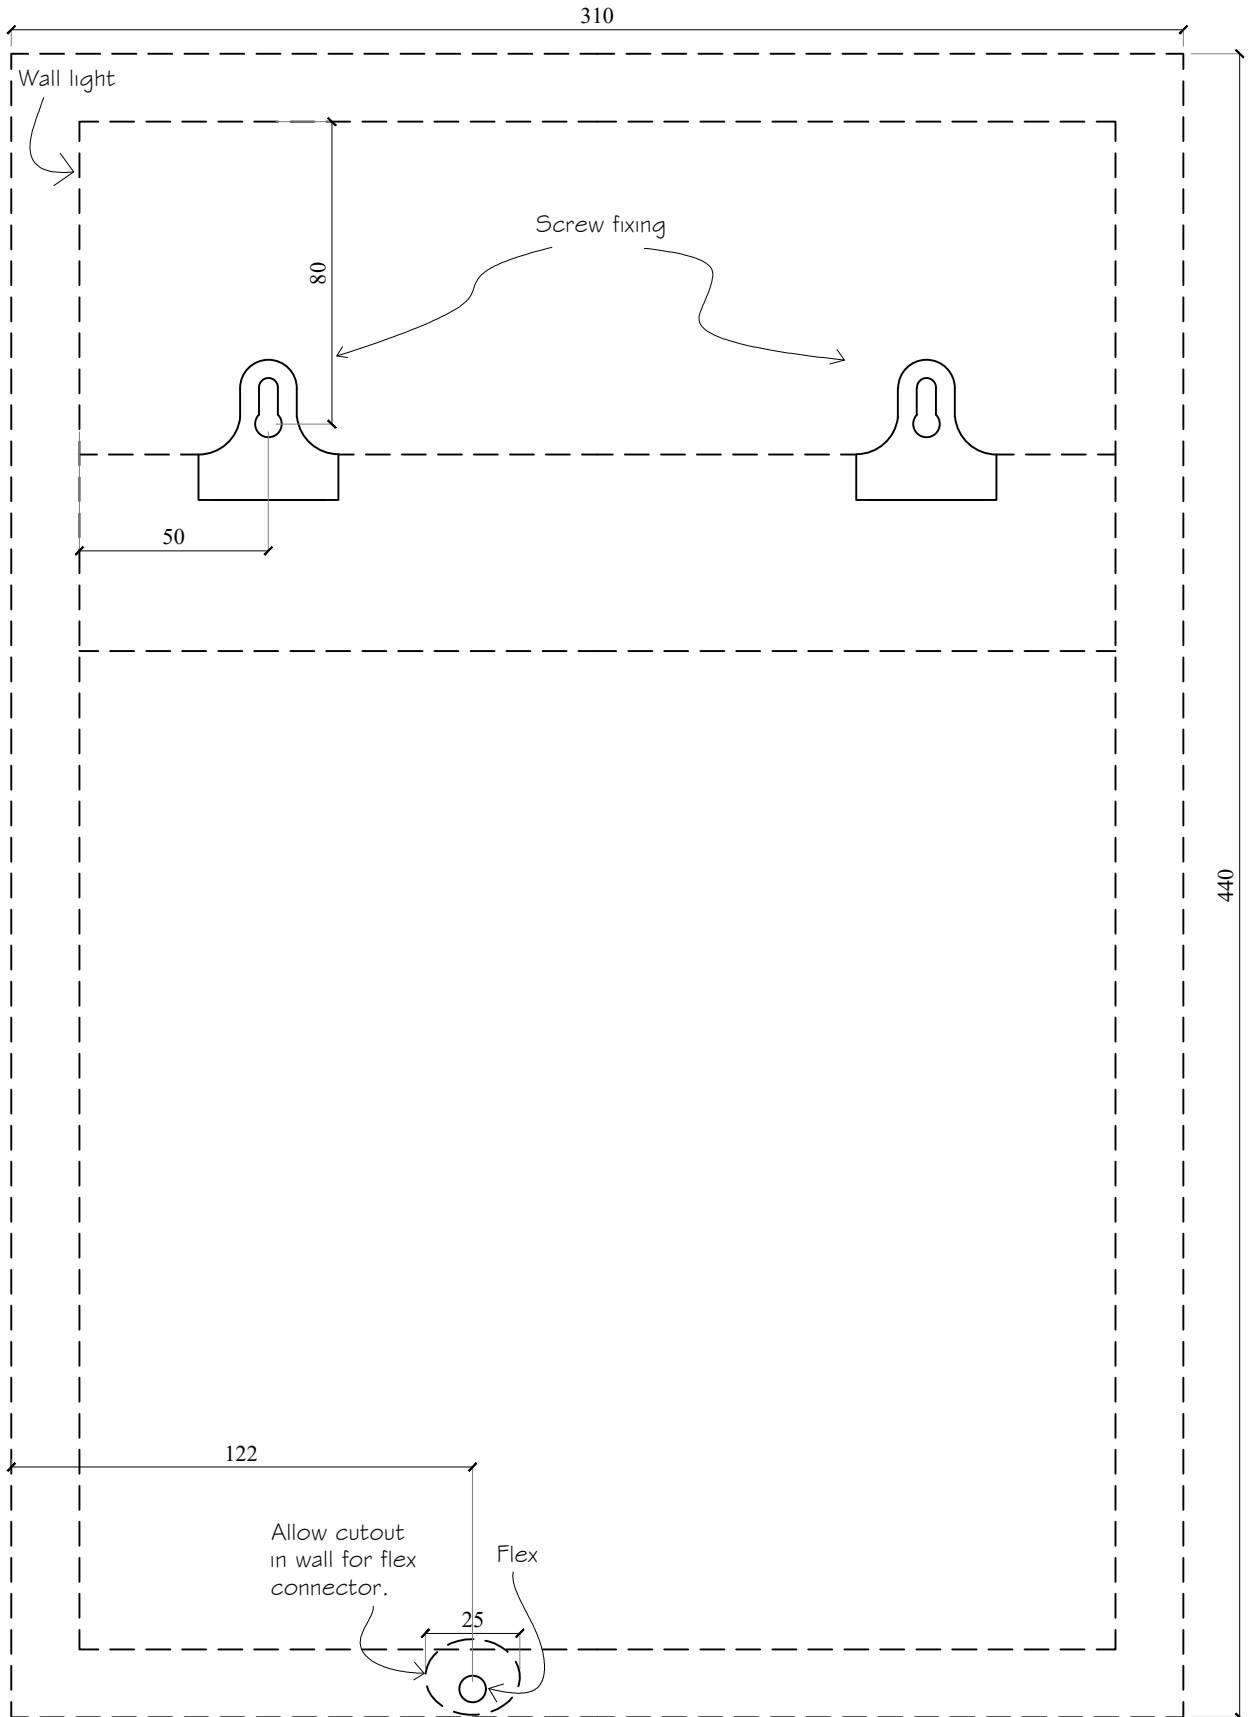

Project:	Colefax & Fowler Lighting	
Drawing Title:	Convex Wall Light Medium	
Scale:	1:2 @ A4	
Date:	10th July 2020	
Drawn By:	DS	
Drawing Number:	As dated.	Rev:
Revisions:		Date:

Front & side view

Scale 1 : 2 @ A4

Front & side view

Scale 1 : 2 @ A4

SIBYL COLEFAX AND JOHN FOWLER

DESIGN STUDIO
88-91 Pimlico Road, London, SW1W 8PH
TEL: 020-7318-6042 FAX: 020-7493-0725

Project:	Colefax & Fowler Lighting	
Drawing Title:	Convex Wall Light Large	
Scale:	1:2 @ A4	
Date:	10th July 2020	
Drawn By:	DS	
Drawing Number:	As dated.	Rev:

Back view

Scale 1 : 2 @ A4