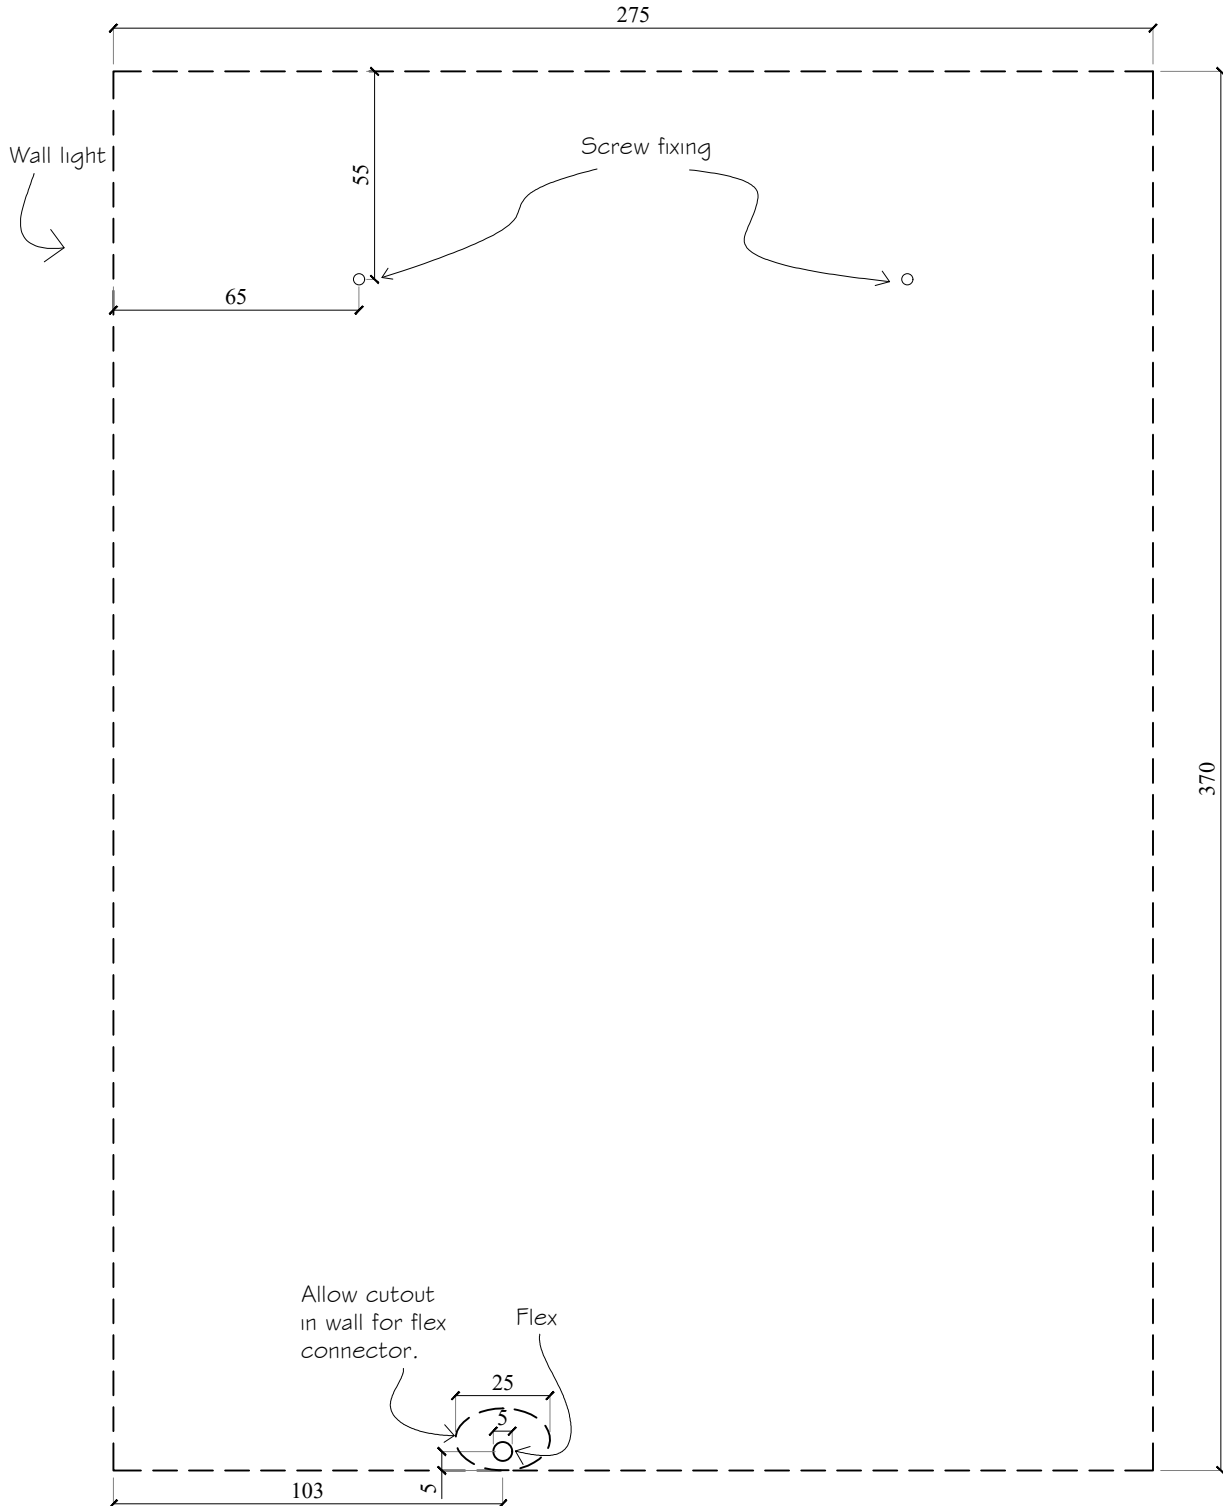

Project:	Colefax & Fowler	
	Lighting	
Drawing Title:	Convex Wall Light	
	Small	
Scale:	1:2 @ A4	
Date:	10th July 2020	
Drawn By:	DS	
Drawing Number:	As dated.	Rev:
Revisions:		Date:

Front & side view

Scale 1 : 2 @ A4

Project:	Colefax & Fowler Lighting	
Drawing Title:	Convex Wall Light Medium	
Scale:	1:2 @ A4	
Date:	10th July 2020	
Drawn By:	DS	
Drawing Number:	As dated.	Rev:
Revisions:		Date:

Front & side view

Scale 1 : 2 @ A4

Front & side view

Scale 1 : 2 @ A4

SIBYL COLEFAX AND JOHN FOWLER

DESIGN STUDIO
88-91 Pimlico Road, London, SW1W 8PH
TEL: 020-7318-6042 FAX: 020-7493-0725

Project:	Colefax & Fowler Lighting	
Drawing Title:	Convex Wall Light Large	
Scale:	1:2 @ A4	
Date:	10th July 2020	
Drawn By:	DS	
Drawing Number:	As dated.	Rev:

Back view

Scale 1 : 2 @ A4