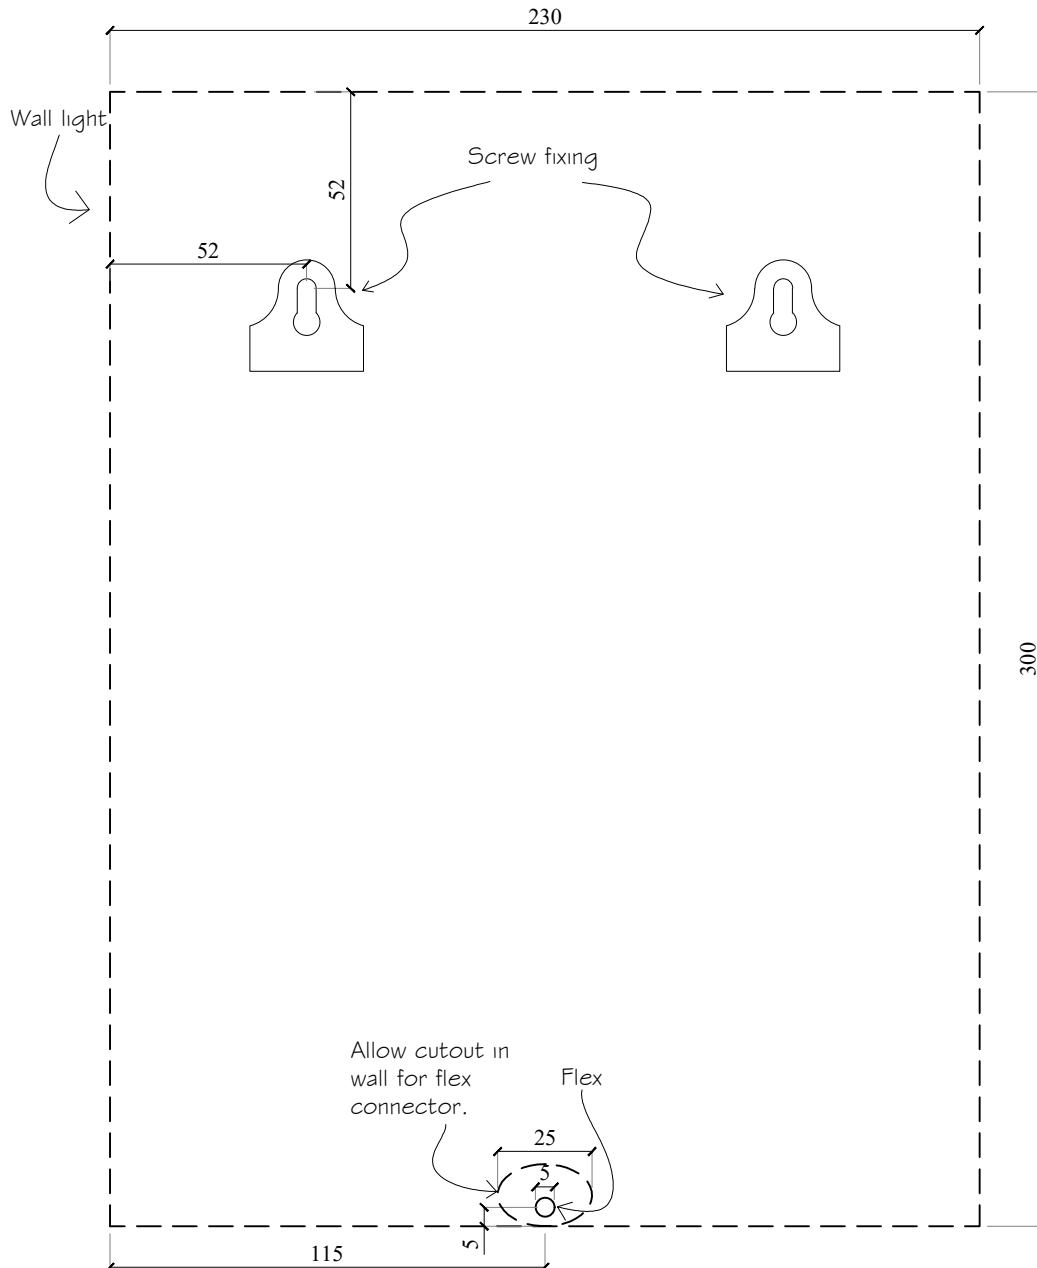

Project:	Colefax & Fowler	
	Lighting	
Drawing Title:	Convex Wall Light	
	Small	
Scale:	1:2 @ A4	
Date:	10th July 2020	
Drawn By:	DS	
Drawing Number:	As dated.	Rev:
Revisions:		Date:

Front & side view

Scale 1 : 2 @ A4

Project:	Colefax & Fowler Lighting	
Drawing Title:	Convex Wall Light Medium	
Scale:	1:2 @ A4	
Date:	10th July 2020	
Drawn By:	DS	
Drawing Number:	As dated.	Rev:
Revisions:		Date:

Front & side view

Scale 1 : 2 @ A4

Front & side view

Scale 1 : 2 @ A4

SIBYL COLEFAX AND JOHN FOWLER

DESIGN STUDIO
88-91 Pimlico Road, London, SW1W 8PH
TEL: 020-7318-6042 FAX: 020-7493-0725

Project:	Colefax & Fowler Lighting	
Drawing Title:	Convex Wall Light Large	
Scale:	1:2 @ A4	
Date:	10th July 2020	
Drawn By:	DS	
Drawing Number:	As dated.	Rev:

Back view

Scale 1 : 2 @ A4