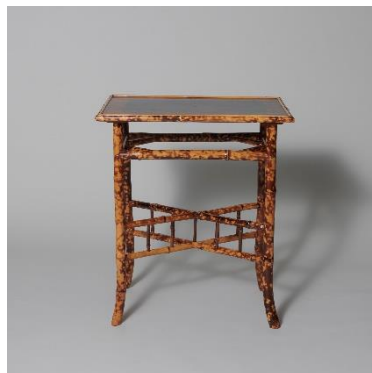

SIBYL COLEFAX & JOHN FOWLER

INTERIOR DESIGN, DECORATION AND ANTIQUES

An early 20th century rectangular bamboo table with a lacquer panel top decorated with birds and foliage.

Dimensions:

Height 28.25" (72cm)
Width 24.5" (62.5cm)
Depth 16.75" (42.5cm)