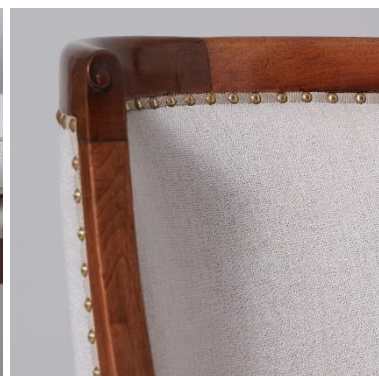

SIBYL COLEFAX & JOHN FOWLER

INTERIOR DESIGN, DECORATION AND ANTIQUES

A pair of fruit-wood framed tub chairs with sabre legs, French circa 1810.

Dimensions:

Height 33.25" (84.5cm)
Width 23.5" (60cm)
Depth 33.25" (85.5cm)
Seat-height 15.5" (39.5cm)