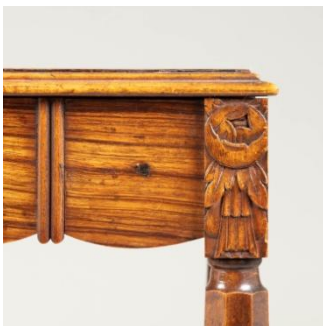

SIBYL COLEFAX & JOHN FOWLER

INTERIOR DESIGN, DECORATION AND ANTIQUES

An unusual Art Deco exotic hardwood side table. French or Belgian circa 1920.

Dimensions:
Height 26.5" (67.5cm)
Width 24.5" (62.5cm)
Height 16.5 (42cm)