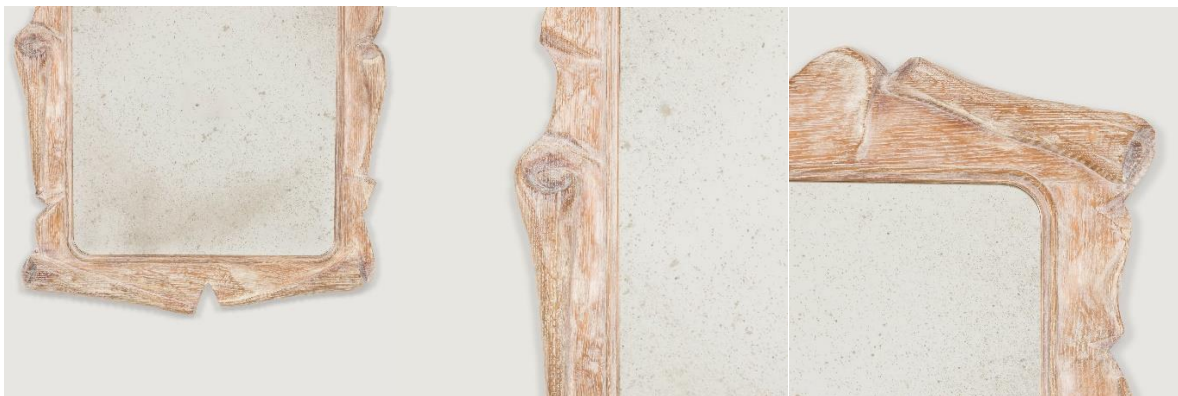

SIBYL COLEFAX & JOHN FOWLER

INTERIOR DESIGN, DECORATION AND ANTIQUES

A rectangular mirror with an unusual mid-20th century asymmetrical limed carved oak frame.

Dimensions:

Height 36"(91.5cm)

Width 23.75"(60.5cm)