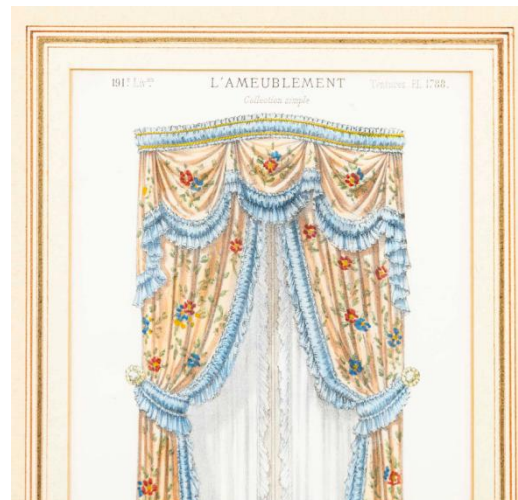

SIBYL COLEFAX & JOHN FOWLER

INTERIOR DESIGN, DECORATION AND ANTIQUES

A pair of 19th cent French coloured engravings of curtain designs, from John Fowler's Brook St office. BS.

Dimensions:
Height 16.5"(42cm)
Width 12.5"(32cm)