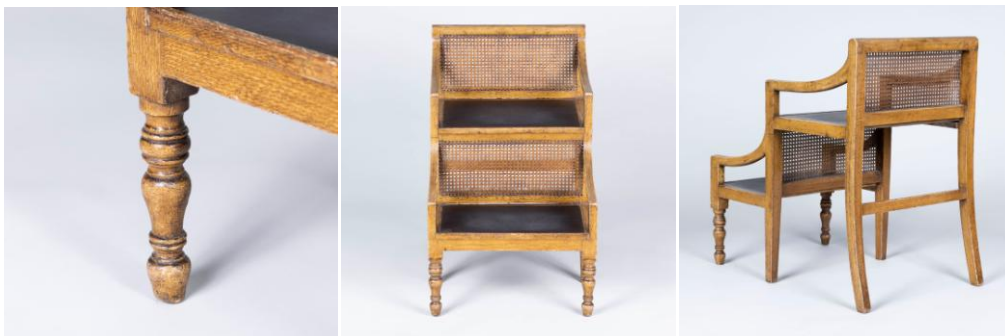

SIBYL COLEFAX & JOHN FOWLER

INTERIOR DESIGN, DECORATION AND ANTIQUES

A pair of early 19th century painted and grained library or bed steps.

Dimensions:

Height 25.5"(65cm)
Width 17"(43.5cm)
Depth 25"(63.5cm)