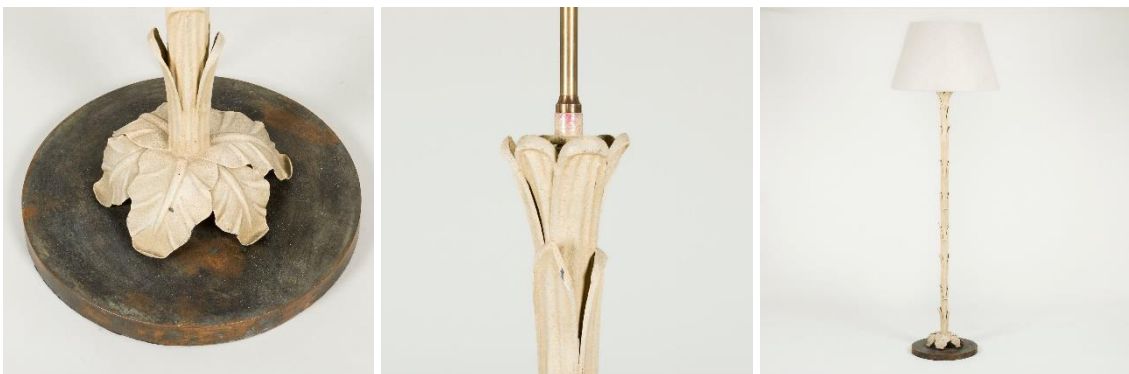

# SIBYL COLEFAX & JOHN FOWLER

INTERIOR DESIGN, DECORATION AND ANTIQUES

An early 20<sup>th</sup> C. floor lamp in the form of the trunk of a palm tree. Rewired.

**Dimensions:**

Height 59"(150cm)

Diameter 14.75"(37.5cm)