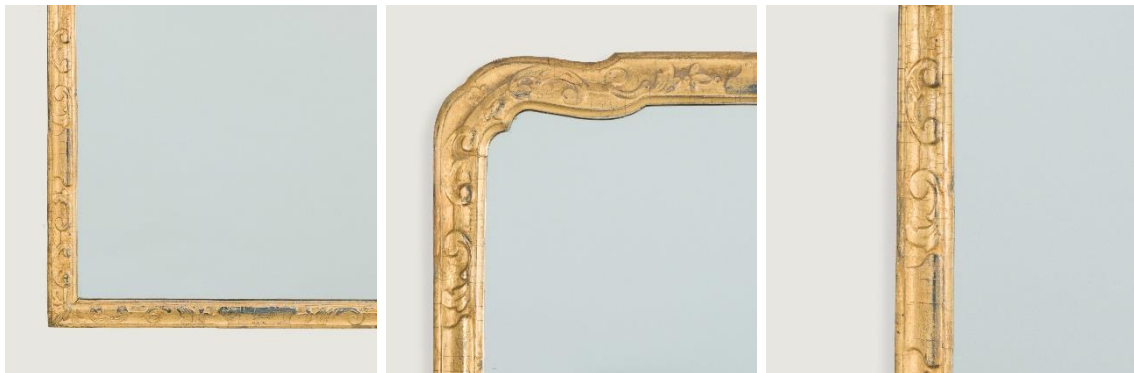

SIBYL COLEFAX & JOHN FOWLER

INTERIOR DESIGN, DECORATION AND ANTIQUES

A 19th or early 20th century George II style gilt mirror.

Dimensions:

Height 30"(76.5cm)
Width 20"(51cm)
Depth 1.25"(3.5cm)

Reference: CAF2210