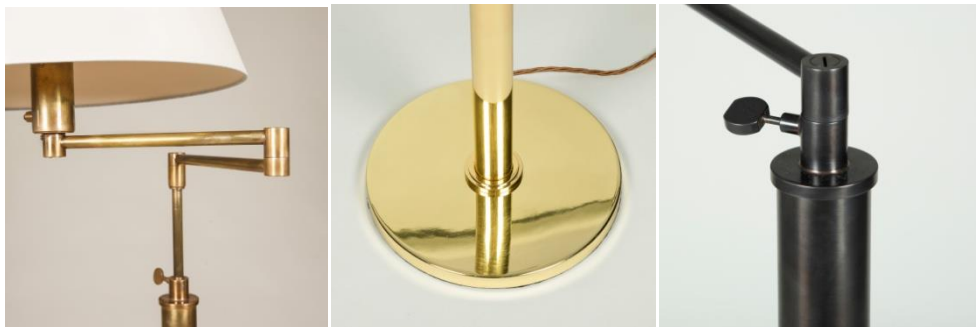

SIBYL COLEFAX & JOHN FOWLER

INTERIOR DESIGN, DECORATION AND ANTIQUES

Billy Baldwin Floor Lamp.

Dimensions

Height 43.25"(111cm)

Available finishes

Antiqued Brass, Nickel, Bronzed, Lacquered Brass

Recommended Shade - included

China White Shade with finial fitting – 12" base / 7.5" top / 8" slope

Reference

Billy Baldwin Standard Lamp. Various finishes.