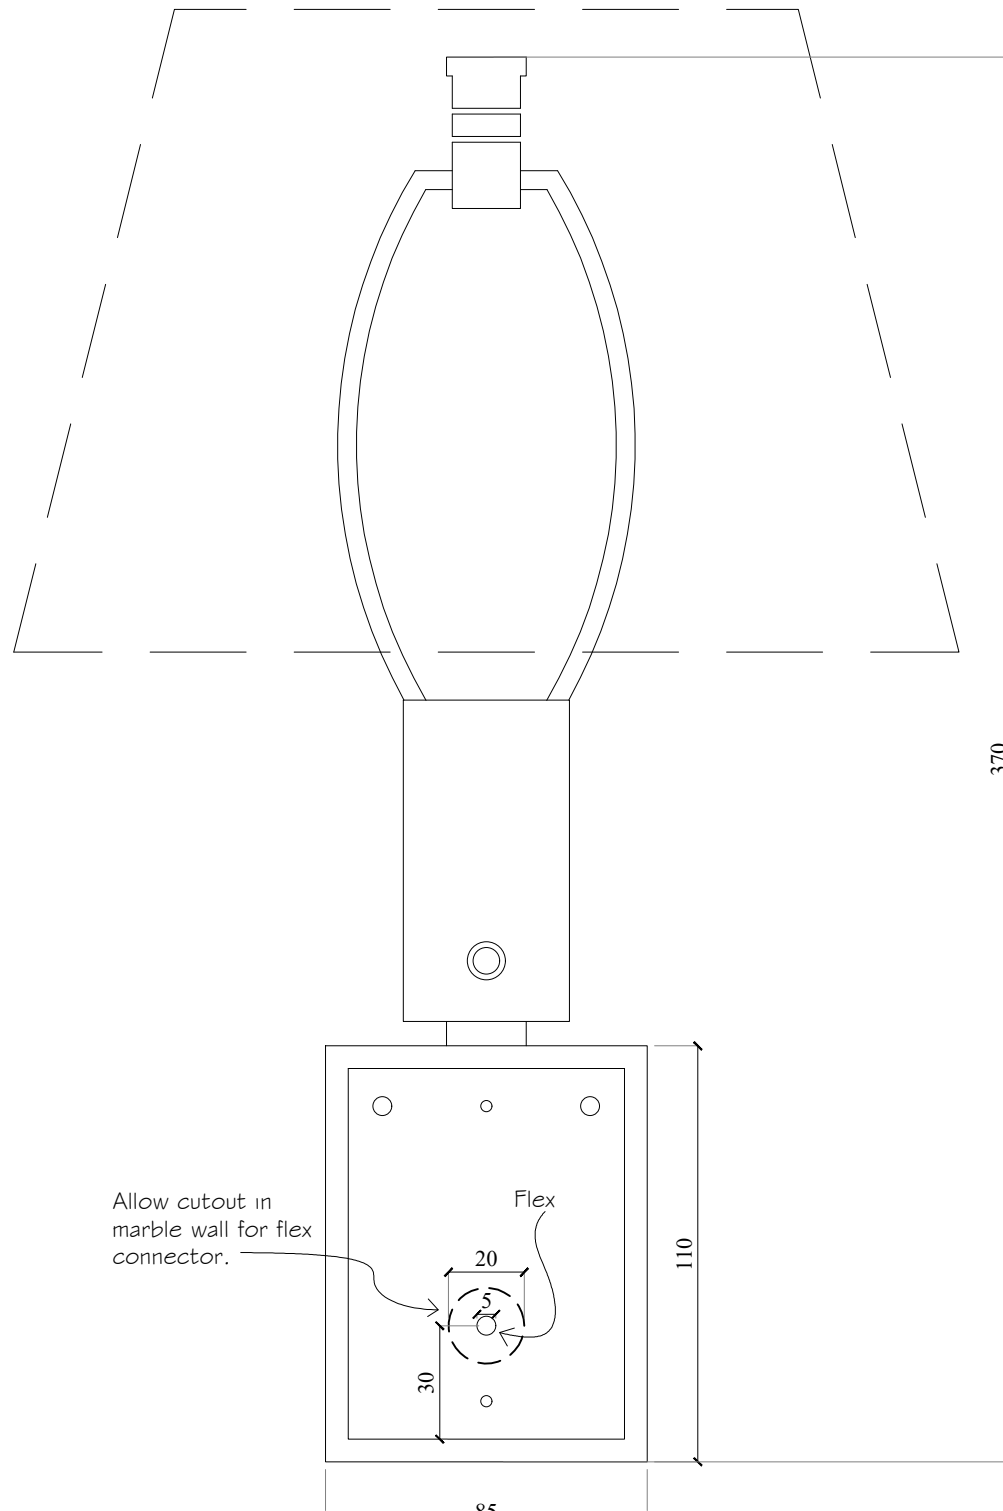

Project: **Sibyl Colefax & John Fowler
 Lighting**

Drawing Title: **Billy Baldwin Wall Light
 Back Elevation**

Scale: **1:2 @ A3**

Date: **15th December 2020**

Drawn By: **DS**

Drawing Number: **As dated.**

Rev:

Revisions:

Date:

Allow cutout in
 marble wall for flex
 connector.

85

Plan

Scale 1 : 2 @ A4

ALL DIMENSIONS TO BE CHECKED
 DRAWING NOT TO BE SCALED.
 ALL DISCREPANCIES TO BE REPORTED TO THE
 DESIGNERS.
 SAMPLES OF ALL MATERIALS TO BE SUBMITTED
 AND APPROVED PRIOR TO MANUFACTURE.
 SIBYL COLEFAX AND JOHN FOWLER ARE NOT
 RESPONSIBLE FOR DIMENSIONS SUPPLIED BY
 OTHERS.