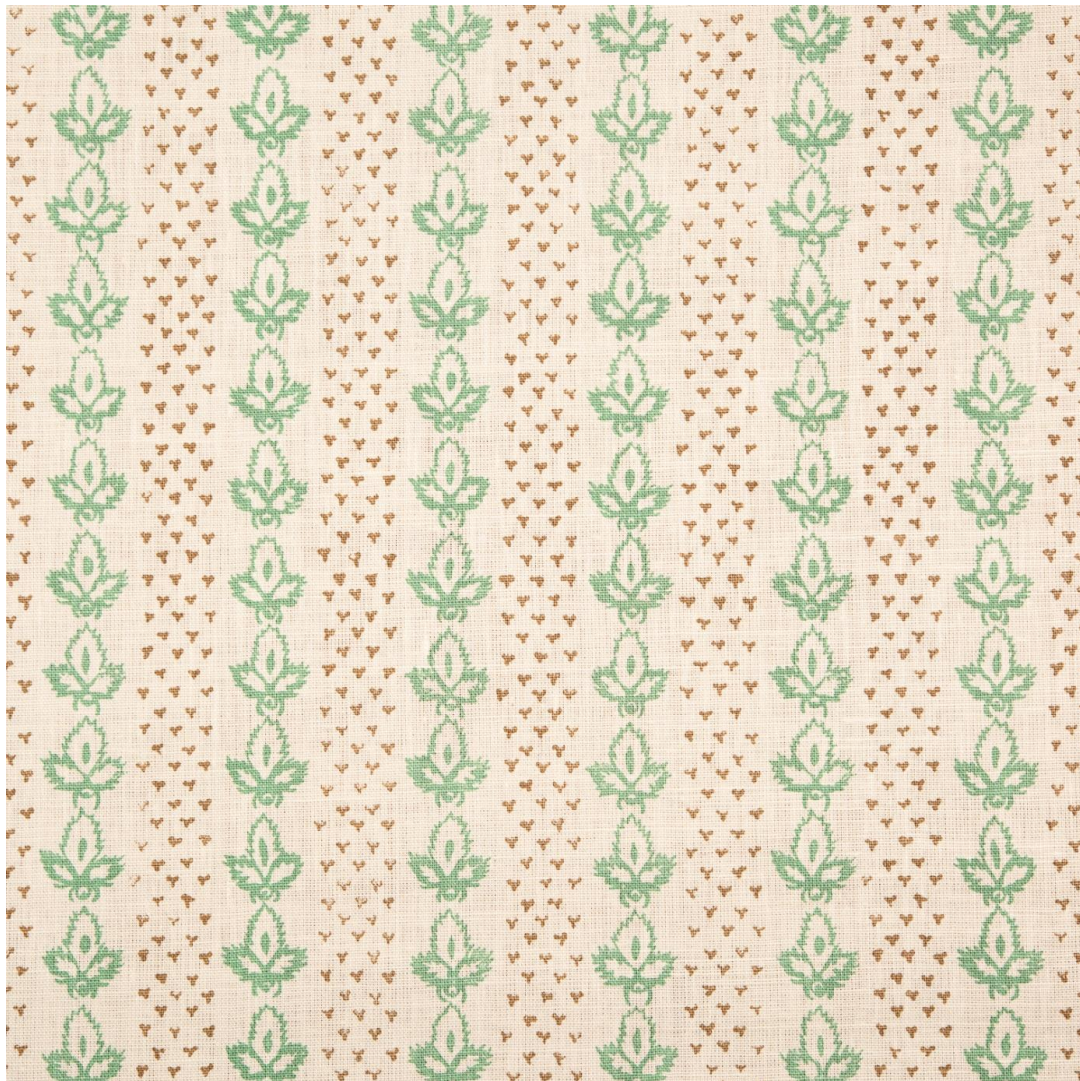

SIBYL COLEFAX & JOHN FOWLER

INTERIOR DESIGN, DECORATION AND ANTIQUES

Sibyl Colefax & John Fowler – ‘**Bees Sage**’ printed 100% linen fabric.
For more information contact – antiques@sibylcofax.com

Specification

Minimum order 1 metre
Bespoke colours may be ordered POA.

Repeat

37.5cm

Printed Width

137.5cm

Colour: Sage