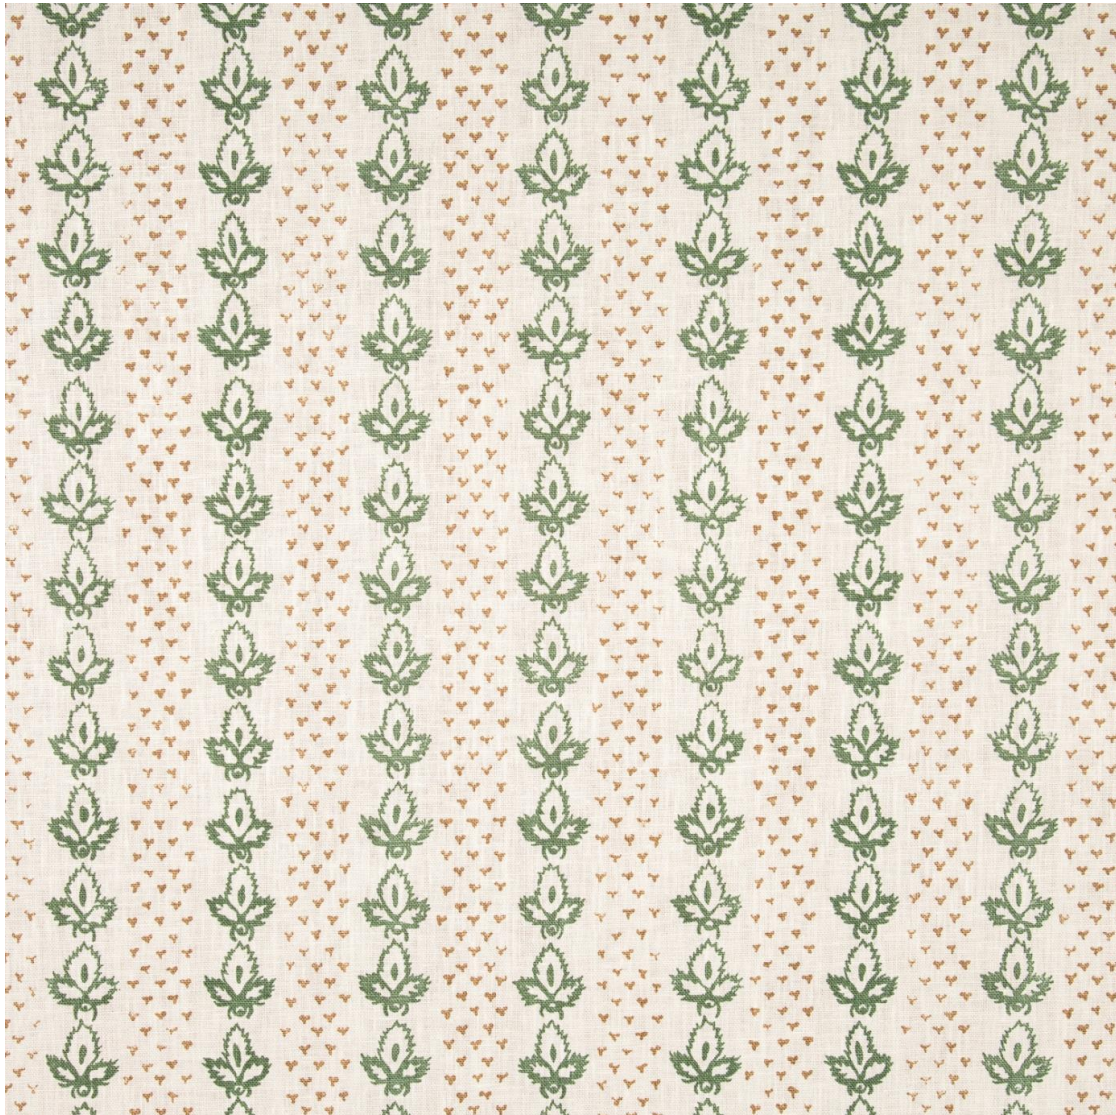

SIBYL COLEFAX & JOHN FOWLER

INTERIOR DESIGN, DECORATION AND ANTIQUES

Sibyl Colefax & John Fowler – **‘Bees Forest’** printed 100% linen fabric.
For more information contact – antiques@sibylcofax.com

Specification

Minimum order 1 metre
Bespoke colours may be ordered POA.

Repeat

37.5cm

Printed Width

137.5cm

Colour: Forest