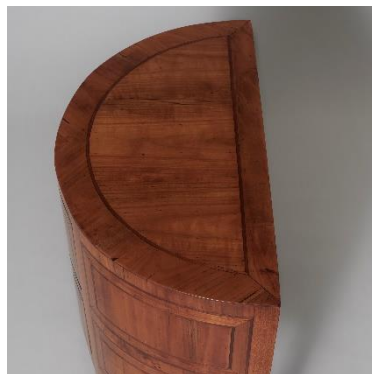

SIBYL COLEFAX & JOHN FOWLER

INTERIOR DESIGN, DECORATION AND ANTIQUES

A pair of small late 18th century Italian fruitwood demi-lune commodes with two drawers on tapering legs.

Dimensions:

Height 31" (79cm)

Width 28" (71.5cm)

Depth 14.25" (36.5cm)

Reference: AF22619

Price £6,400.00

89-91 PIMLICO ROAD | LONDON SW1W 8PH
TEL: +44 (0) 20 7493 2231 | FAX: +44 (0) 20 7355 4037