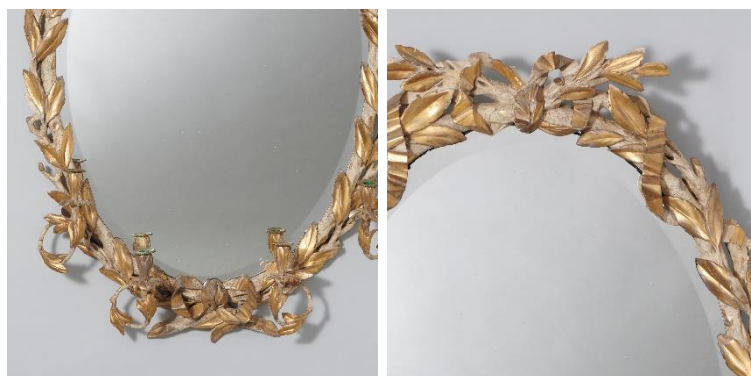

SIBYL COLEFAX & JOHN FOWLER

INTERIOR DESIGN, DECORATION AND ANTIQUES

An English mid-19th century carved and painted palm-leaf girandole.

Dimensions:

Height 47"(119.5cm)
Width 32"(81.5cm)

Reference: AF22793