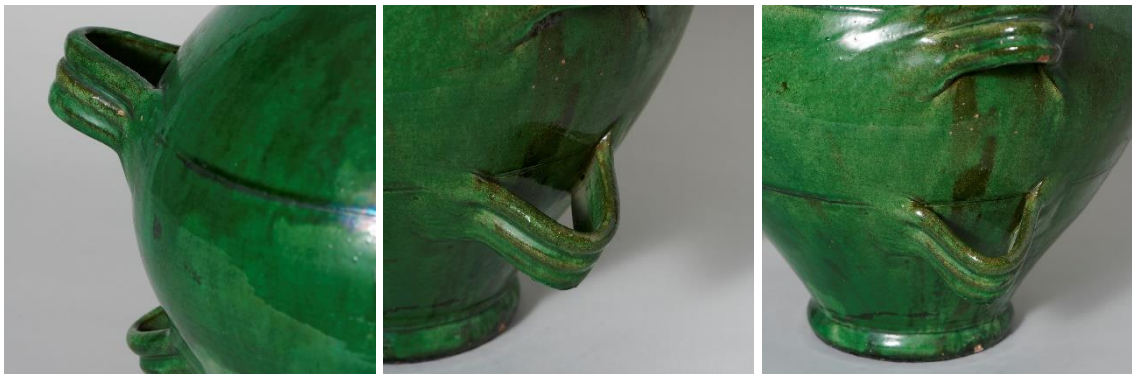

SIBYL COLEFAX & JOHN FOWLER

INTERIOR DESIGN, DECORATION AND ANTIQUES

An unusual four-handled green glazed pottery vase, probably French, 20th C. wired as a lamp.

Dimensions:

Height 13"(33cm)
Width 13.5"(34.5cm)
Depth 10"(25.5cm)