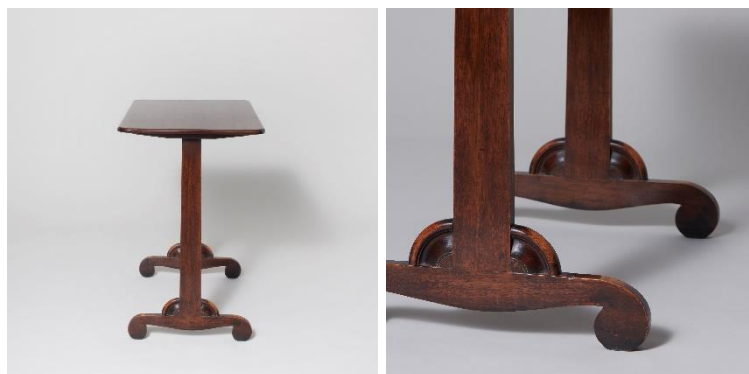

SIBYL COLEFAX & JOHN FOWLER

INTERIOR DESIGN, DECORATION AND ANTIQUES

Simple rectangular early 19th century ash wood writing table, the end supports with elegant scrolled feet.

Dimensions:

Height 29" (74cm)
Width 30" (76.5cm)
Depth 18.75" (48cm)