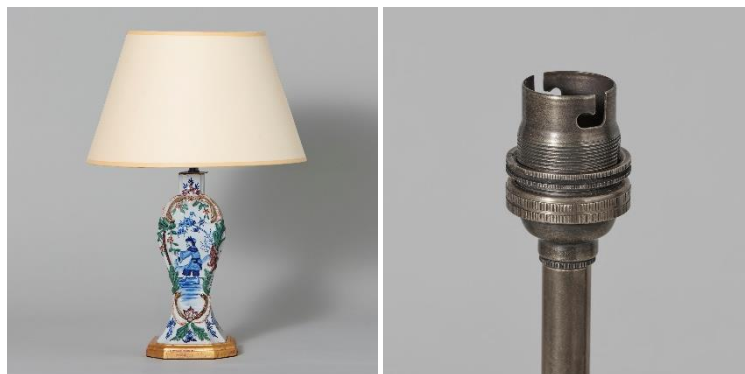

SIBYL COLEFAX & JOHN FOWLER

INTERIOR DESIGN, DECORATION AND ANTIQUES

A charming small Dutch Delft vase with Chinoiserie decoration, 18th century, wired as a lamp.

Dimensions:

Height 10.25"(26cm)

Width 5"(13cm)

Depth 5"(13cm)

Reference: AF22729

Price £1,200.00

89-91 PIMLICO ROAD | LONDON SW1W 8PH
TEL: +44 (0) 20 7493 2231 | FAX: +44 (0) 20 7355 4037