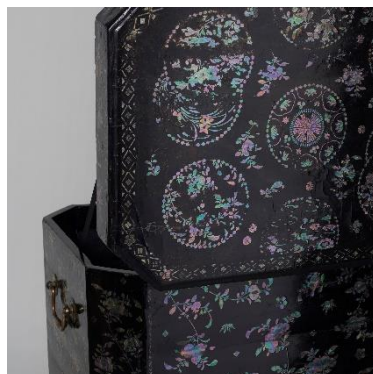

SIBYL COLEFAX & JOHN FOWLER

INTERIOR DESIGN, DECORATION AND ANTIQUES

A late 18th/early 19th century Chinese export lac-burgaute tea box in fine condition on a later stand with turned feet.

Dimensions:

Height 21"(53.5cm)
Width 19.25"(49cm)
Depth 14.75"(37.5cm)