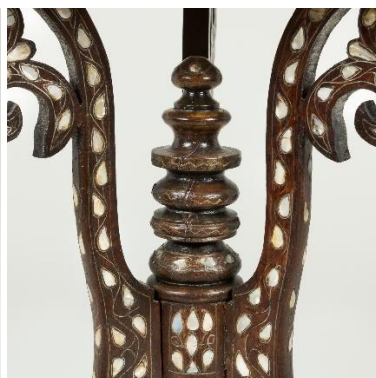

SIBYL COLEFAX & JOHN FOWLER

INTERIOR DESIGN, DECORATION AND ANTIQUES

A late 19th century Syrian inlaid table with a round top on four joined and scrolled supports.

Dimensions:

Height 28.75" (73cm)
Diameter 22.5" (57.5cm)

Reference: AF22664

Price £3,450.00