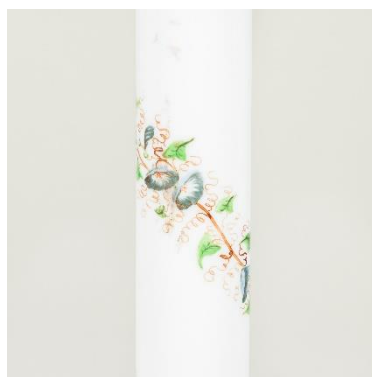

SIBYL COLEFAX & JOHN FOWLER

INTERIOR DESIGN, DECORATION AND ANTIQUES

A 19th century brass and opaline column lamp-base painted with twisting convolvulus, now electrified.

Dimensions:

Height 15.75"(40cm)

Width 7.5"(19.5cm)

Depth 6.5"(16.5cm)

Reference: AF22657

Price £.1,650.00

Suggested shade size, base dimension 17"(43cm) with Finial fitting

89-91 PIMLICO ROAD | LONDON SW1W 8PH
TEL: +44 (0) 20 7493 2231 | FAX: +44 (0) 20 7355 4037