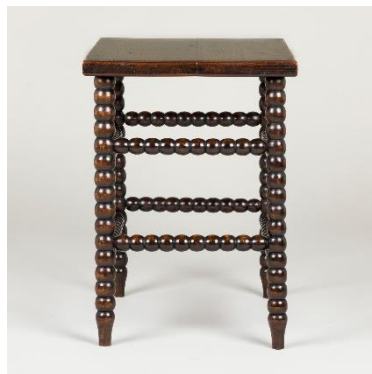

# SIBYL COLEFAX & JOHN FOWLER

INTERIOR DESIGN, DECORATION AND ANTIQUES

A small 19<sup>th</sup> century bobbin-turned stool or table, the top probably later than the base.

**Dimensions:**

Height 17.75"(45.5cm)

Width 16.5"(42cm)

Depth 13"(33cm)

**Reference:** AF22648

**Price** £1,850.00