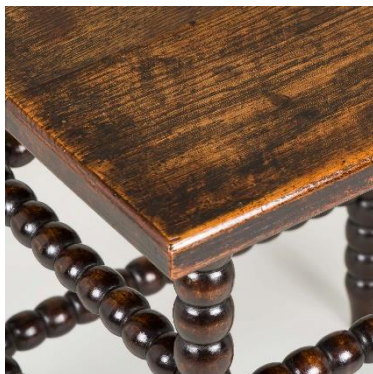

# SIBYL COLEFAX & JOHN FOWLER

INTERIOR DESIGN, DECORATION AND ANTIQUES

A small 19<sup>th</sup> century bobbin-turned stool or table, the top probably later than the base.

**Dimensions:**

Height 17.75"(45.5cm)

Width 16.5"(42cm)

Depth 13"(33cm)

**Reference:** AF22648

**Price** £1,850.00