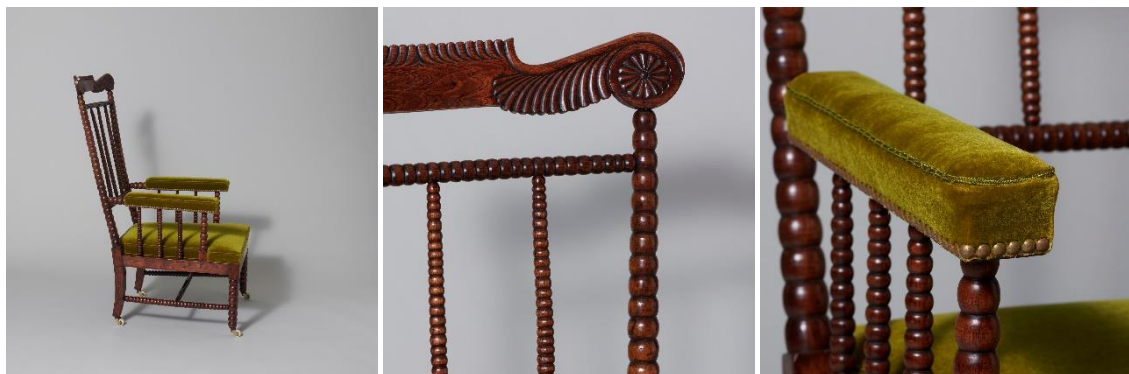

SIBYL COLEFAX & JOHN FOWLER

INTERIOR DESIGN, DECORATION AND ANTIQUES

A mid-19th century open armchair with high bobbin turned spindle back and carved top rail and rosewood graining.

Dimensions:

Height 46.5" (118.5cm)
Width 25" (63.5cm)
Depth 31.5" (80cm)
Seat Height 16.5" (42cm)