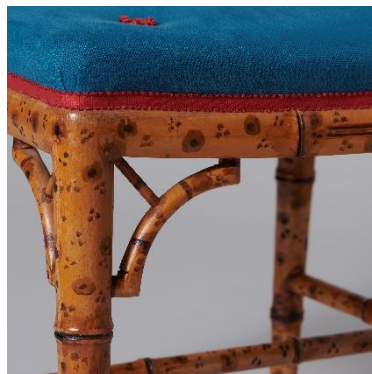

# SIBYL COLEFAX & JOHN FOWLER

INTERIOR DESIGN, DECORATION AND ANTIQUES

A pair of faux bamboo decorated side chairs with arched lattice backs, probably mid-20<sup>th</sup> century.

**Dimensions:**

Height 36.25" (92.5cm)  
Width 18.5" (47cm)  
Depth 18" (46cm)  
Seat-height 17.5" (44.5cm)