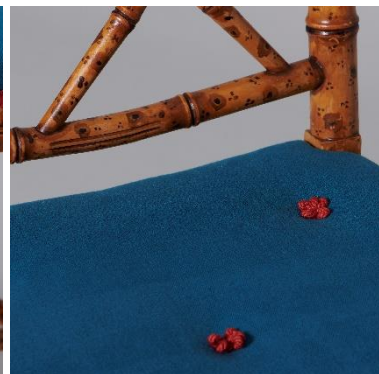

# SIBYL COLEFAX & JOHN FOWLER

INTERIOR DESIGN, DECORATION AND ANTIQUES

A pair of faux bamboo decorated side chairs with arched lattice backs, probably mid-20<sup>th</sup> century.

**Dimensions:**

Height 36.25" (92.5cm)  
Width 18.5" (47cm)  
Depth 18" (46cm)  
Seat-height 17.5" (44.5cm)