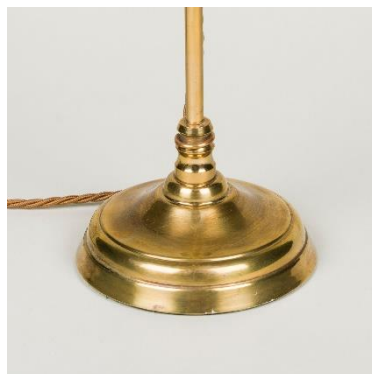

SIBYL COLEFAX & JOHN FOWLER

INTERIOR DESIGN, DECORATION AND ANTIQUES

Late 19th, early 20th century brass desk lamp with round base and adjustable serpentine arm and card shade.

Dimensions:

Height 20.5"(52.5cm)
Width 6"(15.5cm)
Depth 11"(28cm)

Reference: AF22642

Price £950.00