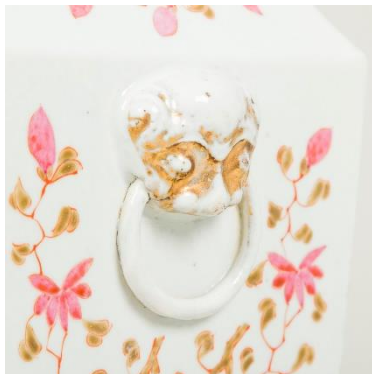

SIBYL COLEFAX & JOHN FOWLER

INTERIOR DESIGN, DECORATION AND ANTIQUES

A Qing dynasty porcelain vase of square shape with pink enamel floral decoration, as a lamp.

Dimensions:

Height 16.5"(42cm)

Width 7.75"(20cm)

Depth 6.25"(16cm)

Reference: AF22638

Price £2,600.00

Suggested shade size, base dimension 18"(45.75cm) with Finial fitting

89-91 PIMLICO ROAD | LONDON SW1W 8PH
TEL: +44 (0) 20 7493 2231 | FAX: +44 (0) 20 7355 4037