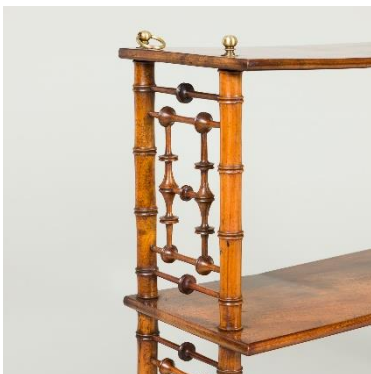

SIBYL COLEFAX & JOHN FOWLER

INTERIOR DESIGN, DECORATION AND ANTIQUES

A set of walnut hanging shelves with bamboo-turned end supports circa 1890.

Dimensions:

Height 25.5"(64.5cm)
Width 31.5"(80cm)
Depth 9"(23cm)