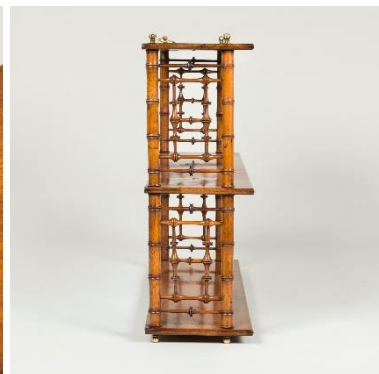

SIBYL COLEFAX & JOHN FOWLER

INTERIOR DESIGN, DECORATION AND ANTIQUES

A set of walnut hanging shelves with bamboo-turned end supports circa 1890.

Dimensions:

Height 25.5"(64.5cm)
Width 31.5"(80cm)
Depth 9"(23cm)