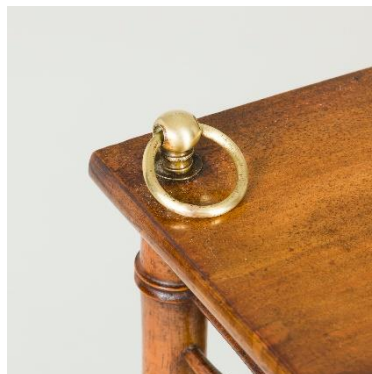

SIBYL COLEFAX & JOHN FOWLER

INTERIOR DESIGN, DECORATION AND ANTIQUES

A set of walnut hanging shelves with bamboo-turned end supports circa 1890.

Dimensions:

Height 25.5"(64.5cm)
Width 31.5"(80cm)
Depth 9"(23cm)