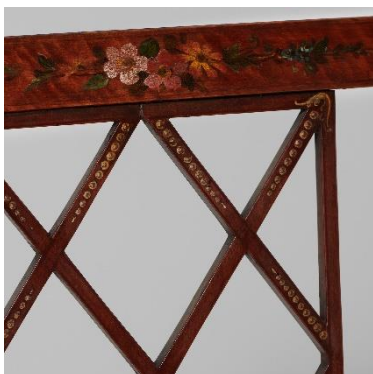

SIBYL COLEFAX & JOHN FOWLER

INTERIOR DESIGN, DECORATION AND ANTIQUES

A late 19th/early 20th century Hepplewhite style open armchair with square back and painted floral decoration.

Dimensions:

Height 34.75"(88.5cm)

Width 21"(53.5cm)

Depth 17.5"(44.5cm)

Reference: AF22628

Price £3,450.00

89-91 PIMLICO ROAD | LONDON SW1W 8PH
TEL: +44 (0) 20 7493 2231 | FAX: +44 (0) 20 7355 4037