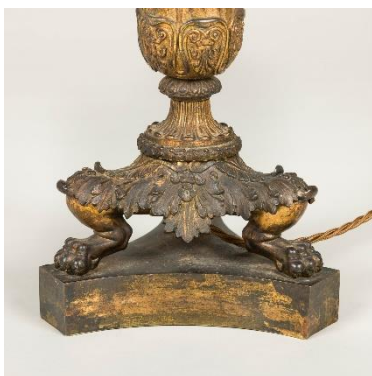

# SIBYL COLEFAX & JOHN FOWLER

INTERIOR DESIGN, DECORATION AND ANTIQUES

A pair of early 19<sup>th</sup> century column lamps with fine casting, mounted on paw feet.

**Dimensions:**

Height 18.25"(46.5cm)

Width 6.5"(16.5cm)

Depth 6"(15.5cm)

**Reference:** AF22623

**Price** £5,600.00

Suggested shade size, base dimension 17"(43cm) with Finial fitting

89-91 PIMLICO ROAD | LONDON SW1W 8PH  
TEL: +44 (0) 20 7493 2231 | FAX: +44 (0) 20 7355 4037