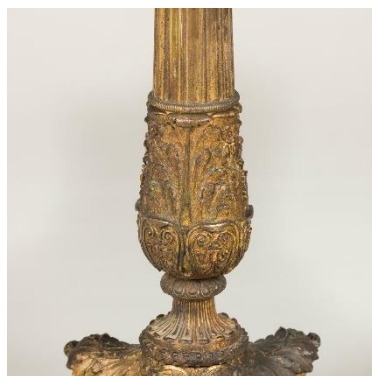

# SIBYL COLEFAX & JOHN FOWLER

INTERIOR DESIGN, DECORATION AND ANTIQUES

A pair of early 19<sup>th</sup> century column lamps with fine casting, mounted on paw feet.

**Dimensions:**

Height 18.25"(46.5cm)

Width 6.5"(16.5cm)

Depth 6"(15.5cm)

**Reference:** AF22623

**Price** £5,600.00

Suggested shade size, base dimension 17"(43cm) with Finial fitting

89-91 PIMLICO ROAD | LONDON SW1W 8PH  
TEL: +44 (0) 20 7493 2231 | FAX: +44 (0) 20 7355 4037