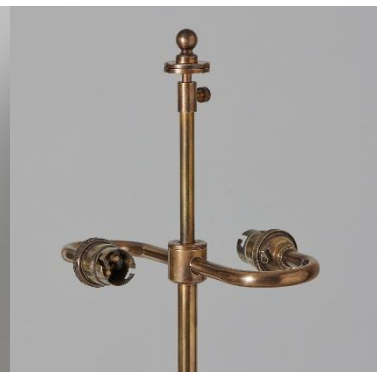

SIBYL COLEFAX & JOHN FOWLER

INTERIOR DESIGN, DECORATION AND ANTIQUES

A papier-mache vase with floral decoration on a black ground, by Jennings and Bettridge, c. 1840, as a lamp.

Dimensions:

Height 15.5"(39.5cm)

Width 6.5"(16.5cm)

Reference: AF22573

Price £2,400.00

89-91 PIMLICO ROAD | LONDON SW1W 8PH
TEL: +44 (0) 20 7493 2231 | FAX: +44 (0) 20 7355 4037