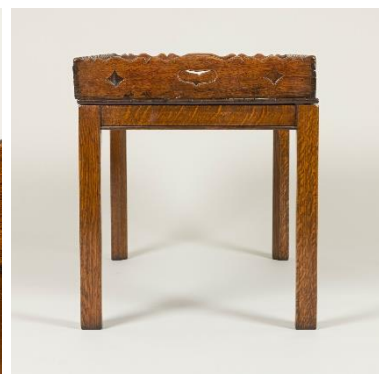

# SIBYL COLEFAX & JOHN FOWLER

INTERIOR DESIGN, DECORATION AND ANTIQUES

An early 19<sup>th</sup> century rectangular oak tray with open fretwork gallery, on a later stand.

**Dimensions:**

Height 19.75"(50.5cm)

Width 17.25"(44cm)

Depth 30"(76.5cm)

**Reference:** AF22571

**Price** £2,800.00