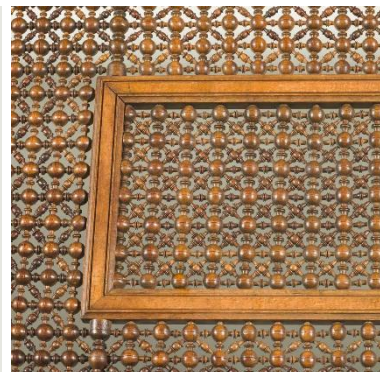

SIBYL COLEFAX & JOHN FOWLER

INTERIOR DESIGN, DECORATION AND ANTIQUES

A modern patinated steel coffee table with a 20th century Moorish hardwood open fret panel as the top.

Dimensions:

Height 18"(46cm)

Width 25"(63.5cm)

Depth 62.5"(159cm)

Reference: AF22561

Price £7,850.00