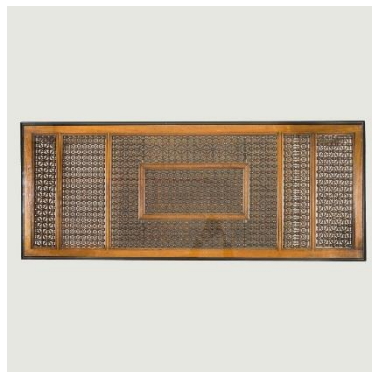

SIBYL COLEFAX & JOHN FOWLER

INTERIOR DESIGN, DECORATION AND ANTIQUES

A modern patinated steel coffee table with a 20th century Moorish hardwood open fret panel as the top.

Dimensions:

Height 18"(46cm)

Width 25"(63.5cm)

Depth 62.5"(159cm)

Reference: AF22561

Price £7,850.00