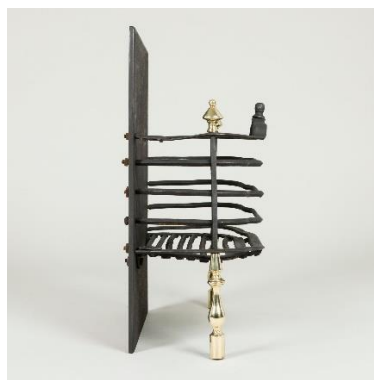

SIBYL COLEFAX & JOHN FOWLER

INTERIOR DESIGN, DECORATION AND ANTIQUES

A late 19th century English wrought iron and brass fire grate in the Dutch style. Circa 1890.

Dimensions:

Height 24.5" (62.5cm)

Width 20.75" (53cm)

Depth 10.5" (27cm)

Reference: AF22558

Price £2,300.00