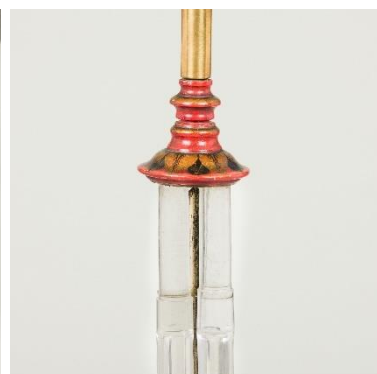

SIBYL COLEFAX & JOHN FOWLER

INTERIOR DESIGN, DECORATION AND ANTIQUES

An unusual 1930s column lamp formed of four segmented glass columns set upon a round red lacquer base.

Dimensions:

Height 19"(48.5cm)

Diameter 5.75"(15cm)

Reference: AF22539

Price £2,200.00

Suggested shade size, base dimension 16"(40.5cm) with Duplex fitting

89-91 PIMLICO ROAD | LONDON SW1W 8PH
TEL: +44 (0) 20 7493 2231 | FAX: +44 (0) 20 7355 4037