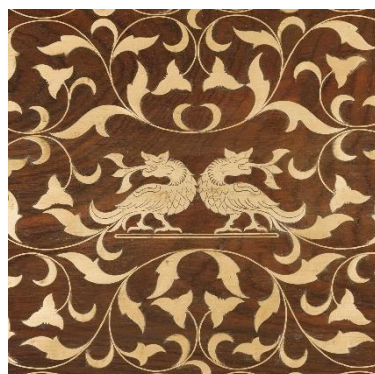

SIBYL COLEFAX & JOHN FOWLER

INTERIOR DESIGN, DECORATION AND ANTIQUES

A rectangular colonial hardwood coffer with elaborate brass inlaid decoration, probably mid-20th century.

Dimensions:

Height 22.75" (58cm)
Width 34.75" (88.5cm)
Depth 20.75" (53cm)