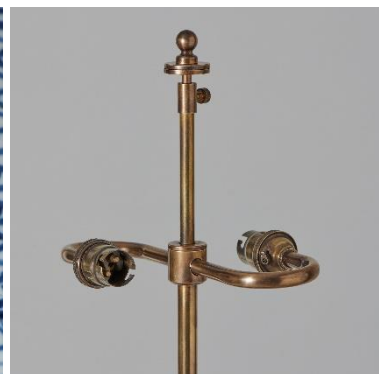

SIBYL COLEFAX & JOHN FOWLER

INTERIOR DESIGN, DECORATION AND ANTIQUES

An 18th or early 19th C. Chinese baluster vase with all-over blue and white floral decoration, as a lamp.

Dimensions:
Height 14"(36cm)
Diameter 9.5"(24.5cm)