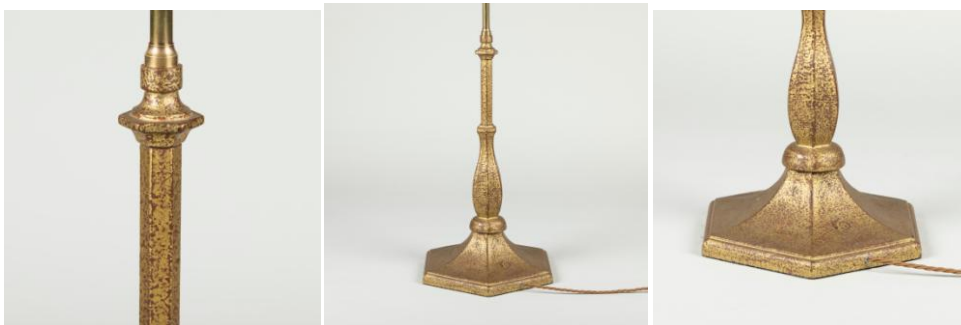

SIBYL COLEFAX & JOHN FOWLER

INTERIOR DESIGN, DECORATION AND ANTIQUES

A pair of mid 20th century gilded cast iron lamps with hexagonal bases, probably Maison Ramsey circa 1950.

Dimensions:

Height 18"(46cm)
Width 9.5"(24.5cm)
Depth 11"(28cm)

Reference: AF22488

Price £3,800.00