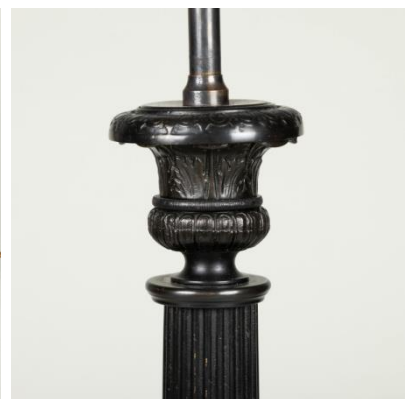

# SIBYL COLEFAX & JOHN FOWLER

INTERIOR DESIGN, DECORATION AND ANTIQUES

A pair of tall bronze column lamps with campagna capitals and claw tripod feet. Not antique.

**Dimensions:**

Height 24.5"(62.5cm)  
Width 8"(20.5cm)  
Depth 8"(20.5cm)