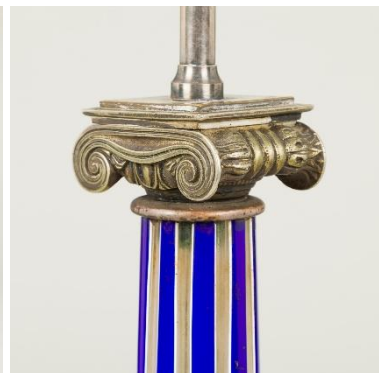

SIBYL COLEFAX & JOHN FOWLER

INTERIOR DESIGN, DECORATION AND ANTIQUES

A pair of silver lamps in the form of Ionic columns with blue and white glass reeding, rewired.

Dimensions:
Height 20.75"(53cm)
Width 6.5"(16.5cm)
Depth 6.5"(16.5cm)

Reference: AF22475

Price £5,200.00

Suggested shade size, base dimension 20"(51cm) with Finial fitting

89-91 PIMLICO ROAD | LONDON SW1W 8PH
TEL: +44 (0) 20 7493 2231 | FAX: +44 (0) 20 7355 4037